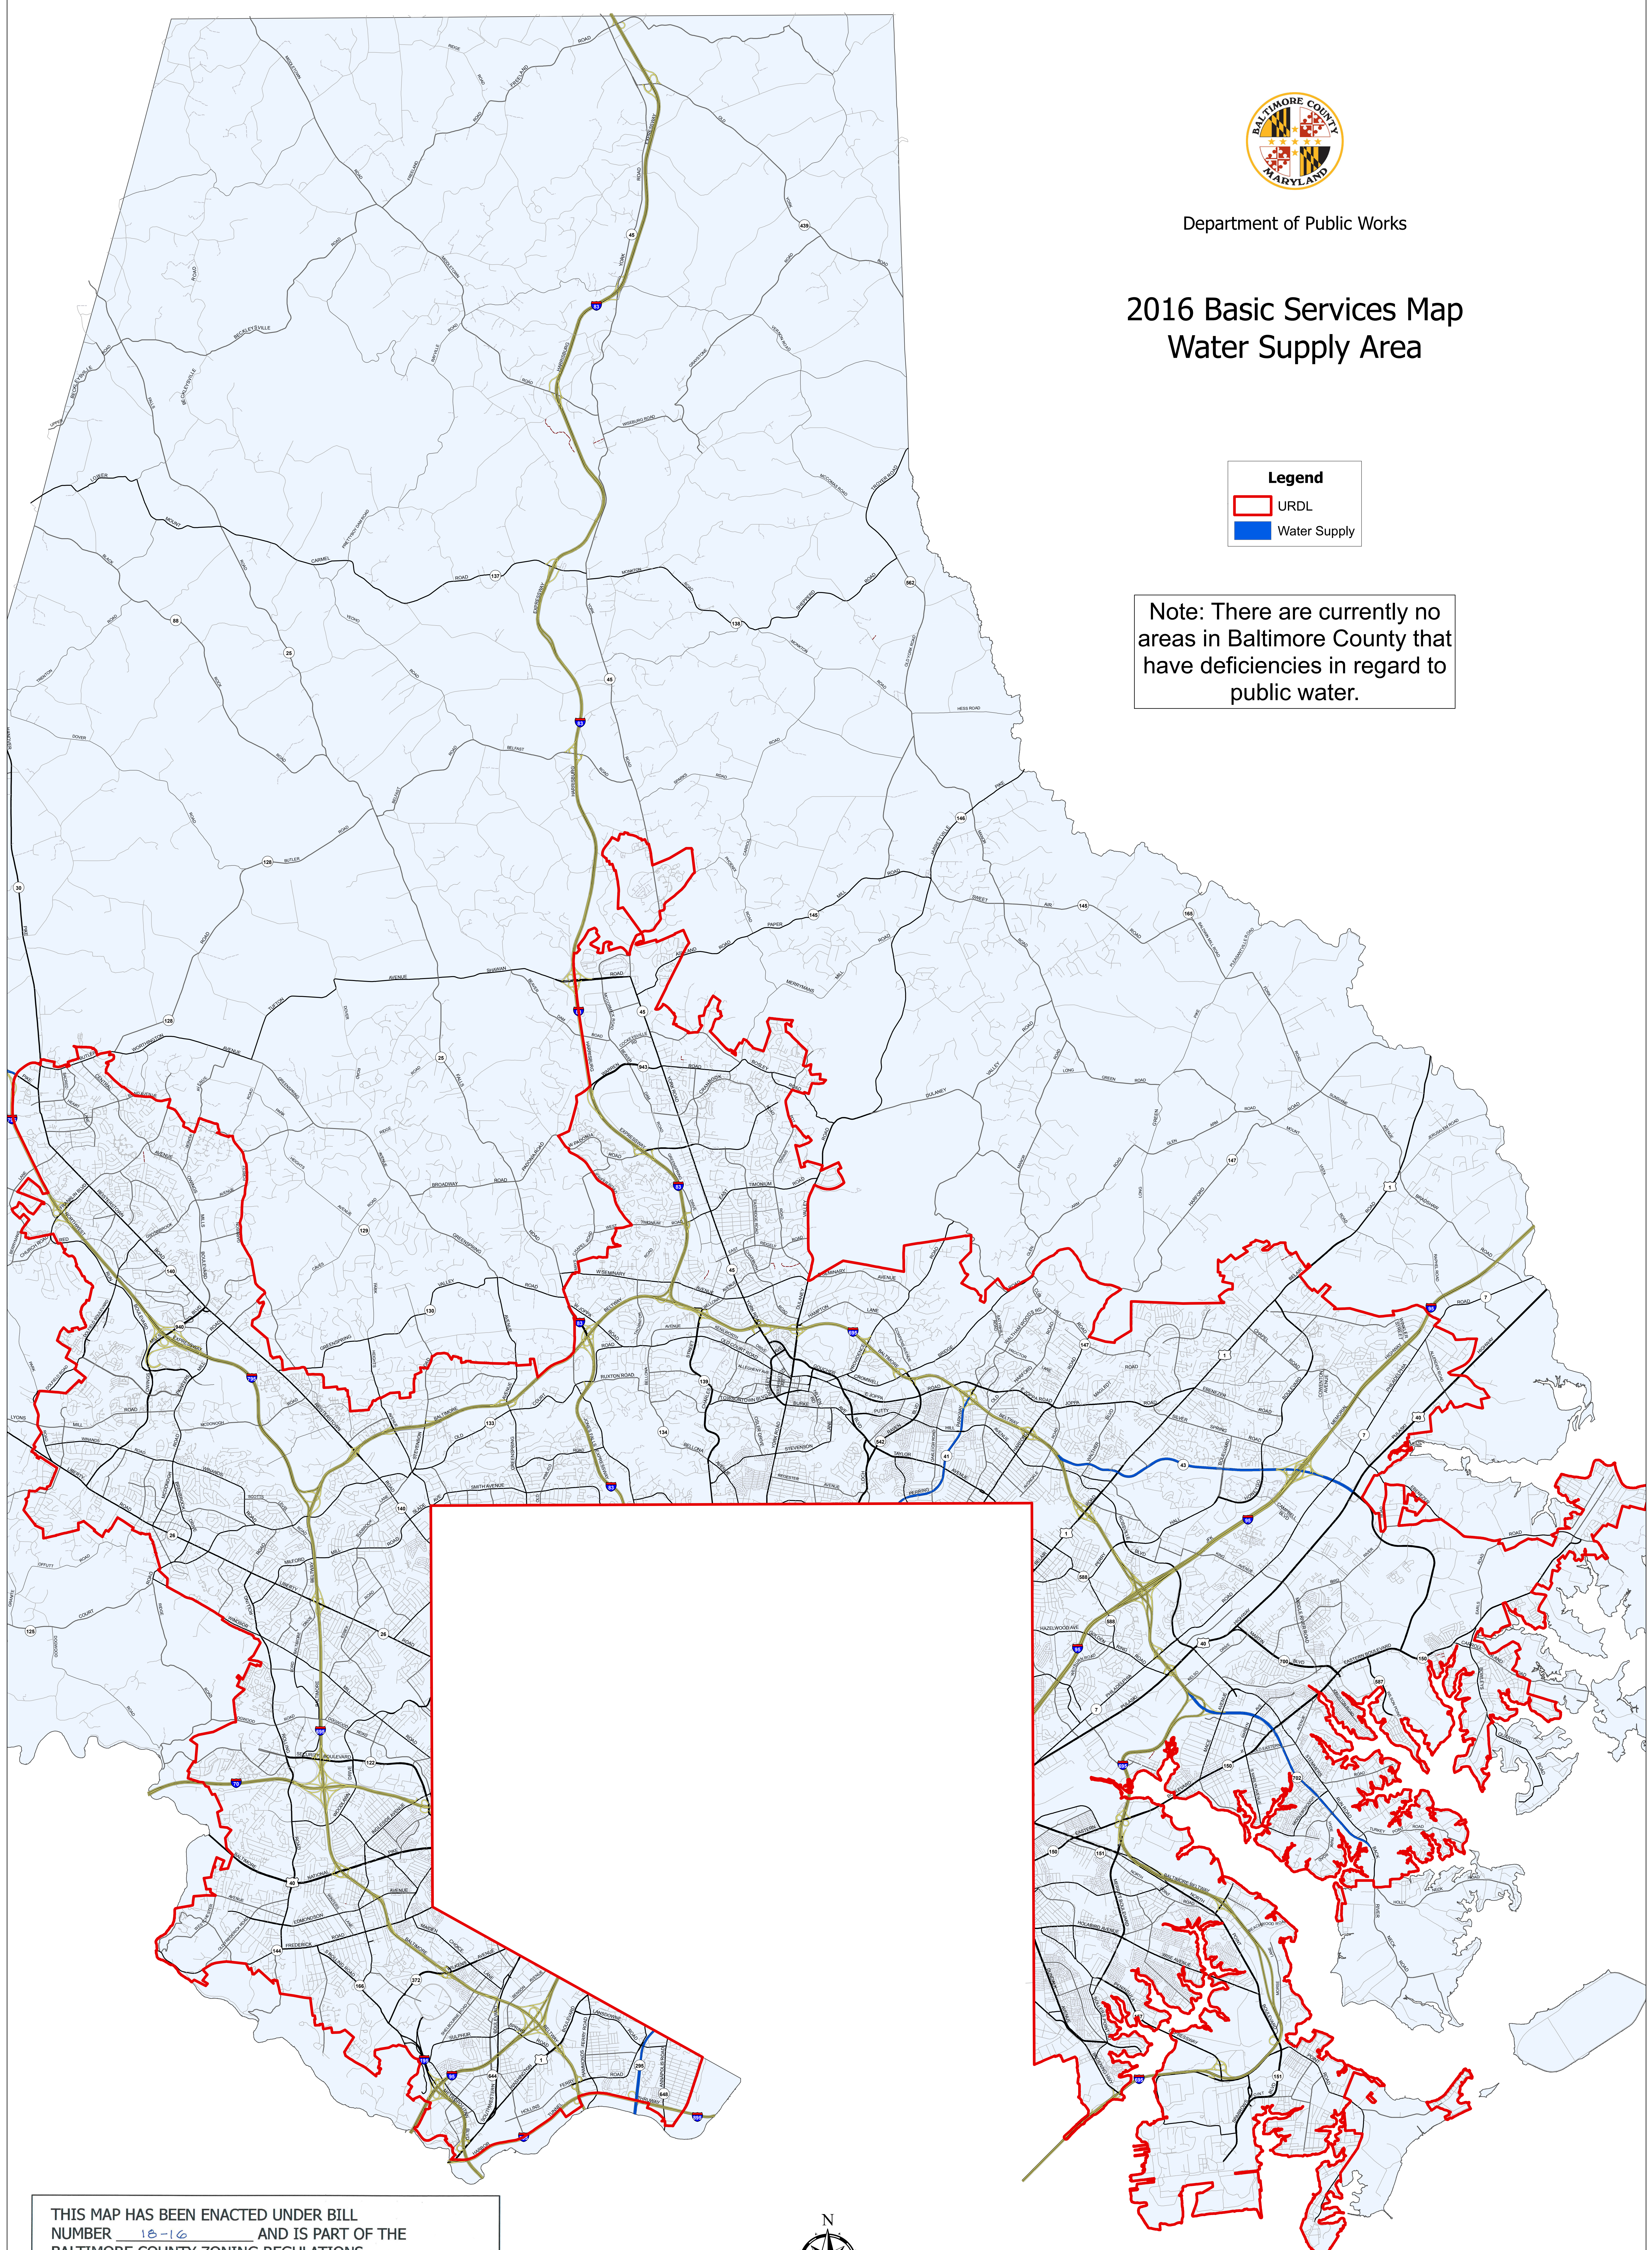

Department of Public Works

2016 Basic Services Map Water Supply Area

Legend

- URDL
- Water Supply

Note: There are currently no areas in Baltimore County that have deficiencies in regard to public water.

THIS MAP HAS BEEN ENACTED UNDER BILL NUMBER 18-16 AND IS PART OF THE BALTIMORE COUNTY ZONING REGULATIONS, 1955, AS AMENDED BY THE BILL ADOPTED May 2, 2016. EFFECTIVE May 16, 2016.

Terri L. Almond
COUNTY COUNCIL OF BALTIMORE COUNTY

Feature Class Production Dates
 Water Supply Area 2016
 Urban Rural Demarcation Line 2012
 Roads 2016
 County Boundary 2008

Produced by the Baltimore County Department of Public Works
 North American Datum 1983 HARN, U.S. Survey Foot
 Published June 3, 2016