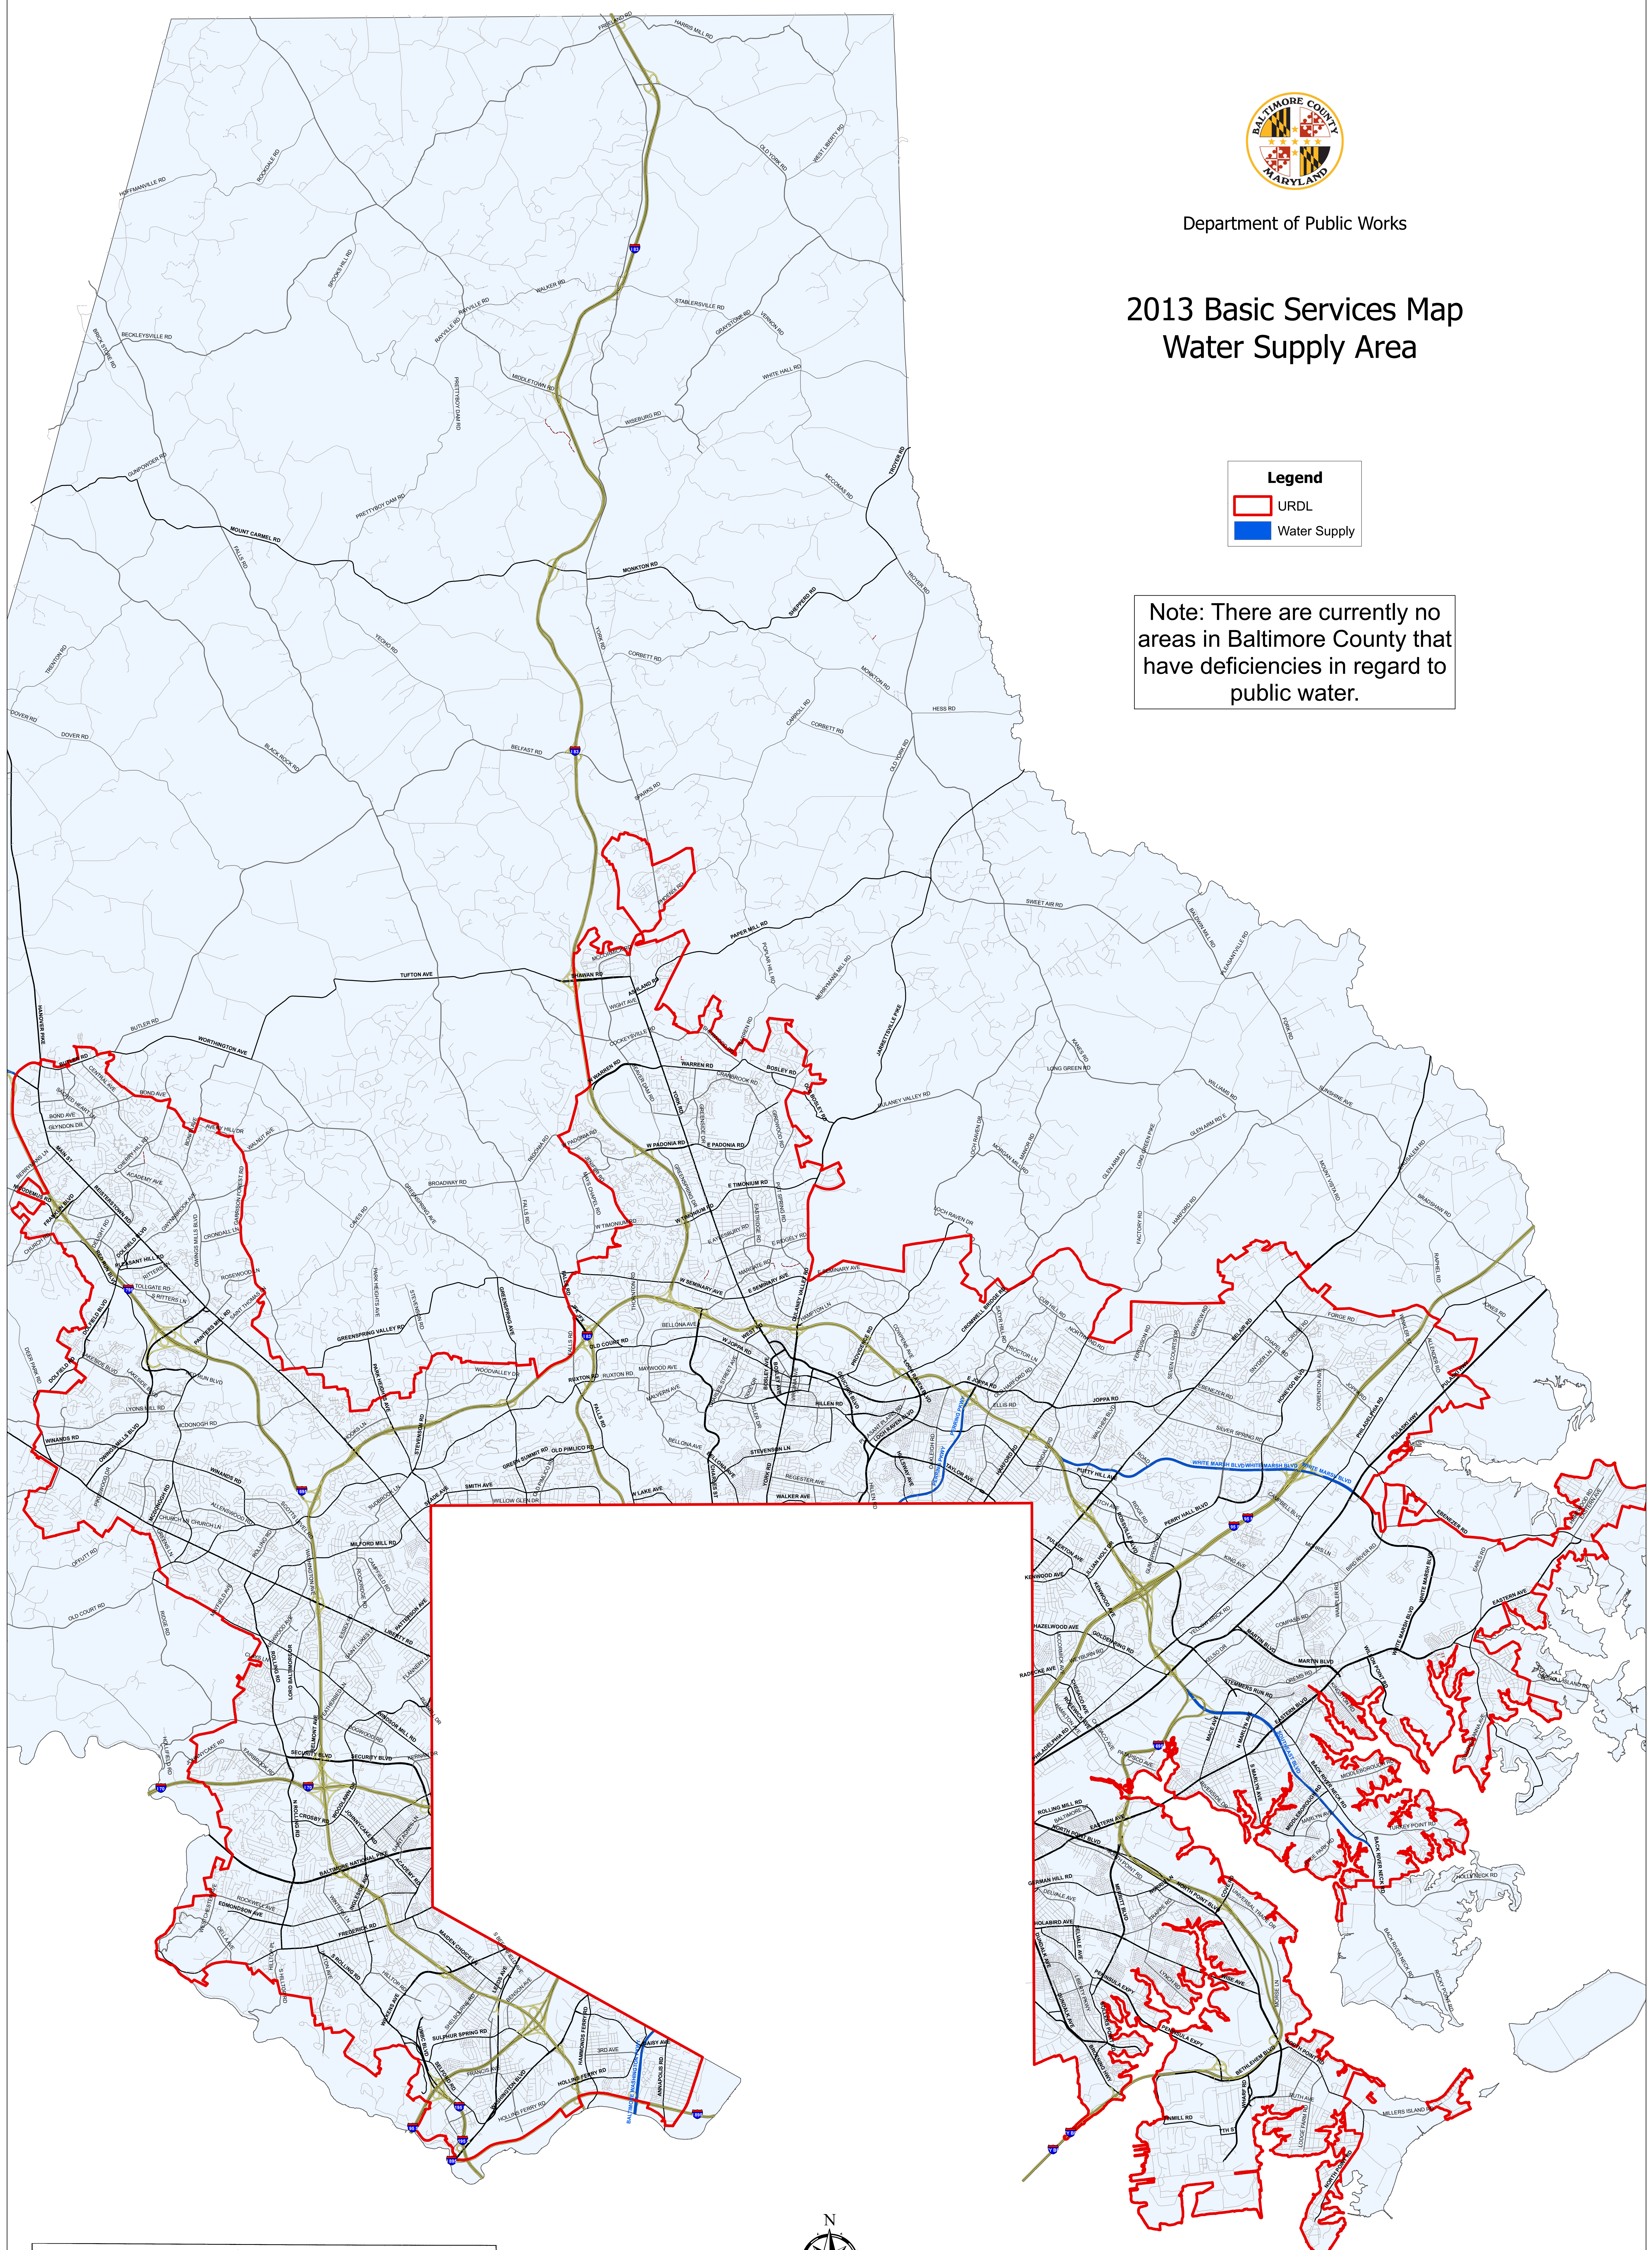

Department of Public Works

2013 Basic Services Map Water Supply Area

Legend

- URDL
- Water Supply

Note: There are currently no areas in Baltimore County that have deficiencies in regard to public water.

THIS MAP HAS BEEN ENACTED UNDER BILL NUMBER 24-13 AND IS PART OF THE BALTIMORE COUNTY ZONING REGULATIONS, 1955, AS AMENDED BY THE BILL ADOPTED May 6, 2013. EFFECTIVE May 20, 2013.

[Signature]

COUNTY COUNCIL OF BALTIMORE COUNTY

Feature Class Production Dates

- Water Supply Area 2013
- Urban Rural Demarcation Line 2012
- Roads 2013
- County Boundary 2008

Produced by the Baltimore County Department of Public Works
North American Datum 1983 HARN, U.S. Survey Foot
Published May 24, 2013