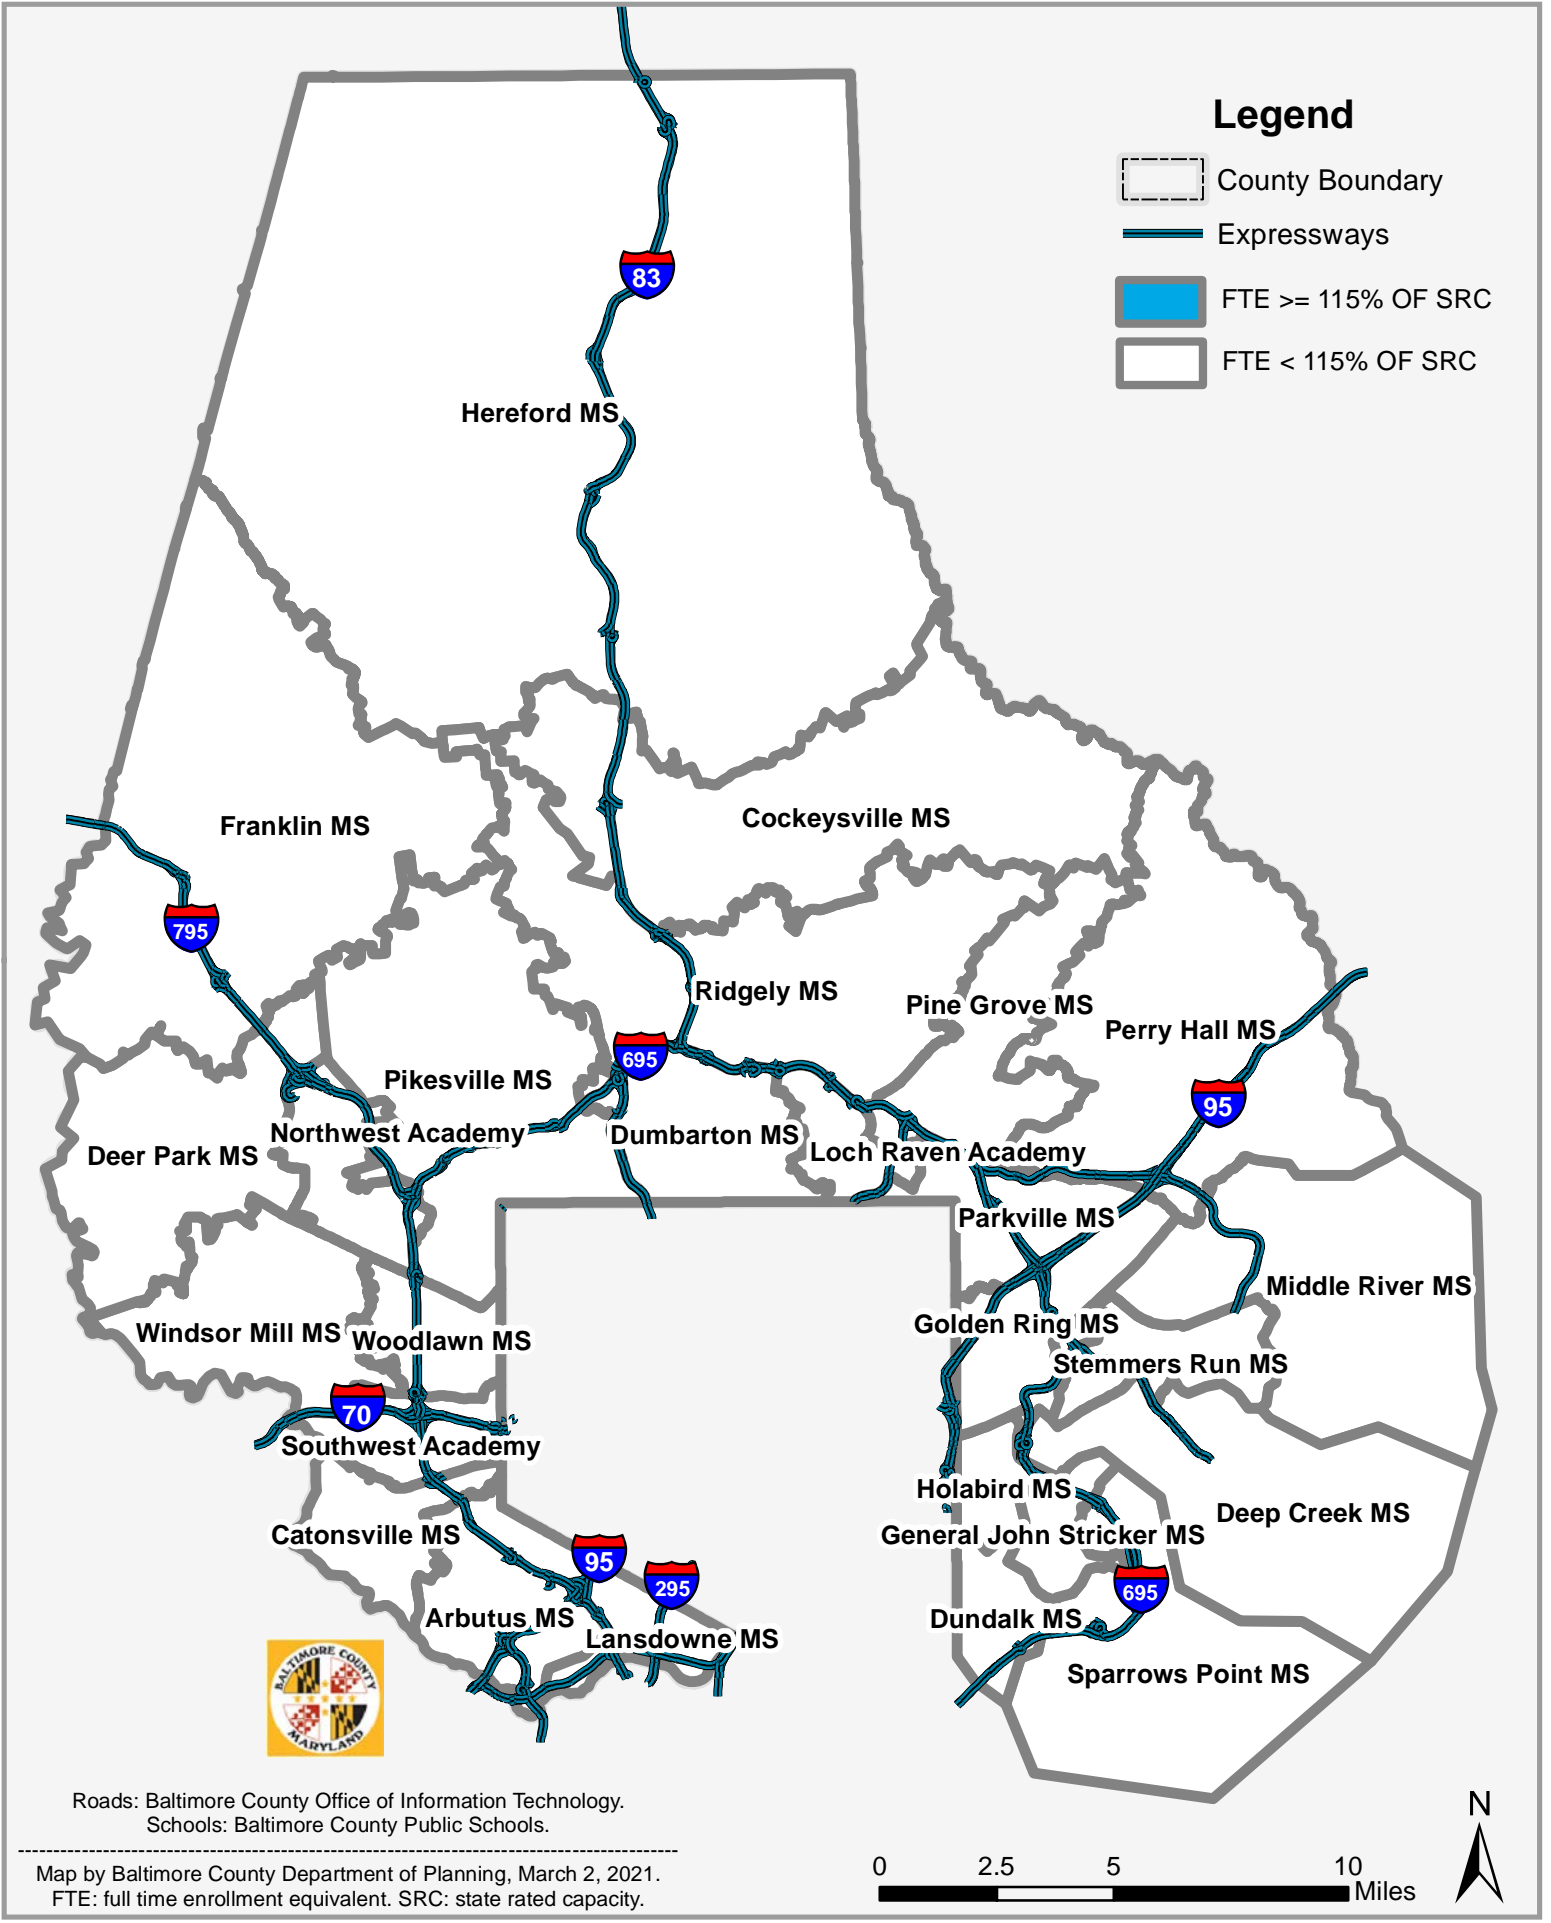

Baltimore County Adequate Public Facilities

Middle Schools, 2020 - 2021 School Year

Roads: Baltimore County Office of Information Technology.
 Schools: Baltimore County Public Schools.

Map by Baltimore County Department of Planning, March 2, 2021.
 FTE: full time enrollment equivalent. SRC: state rated capacity.