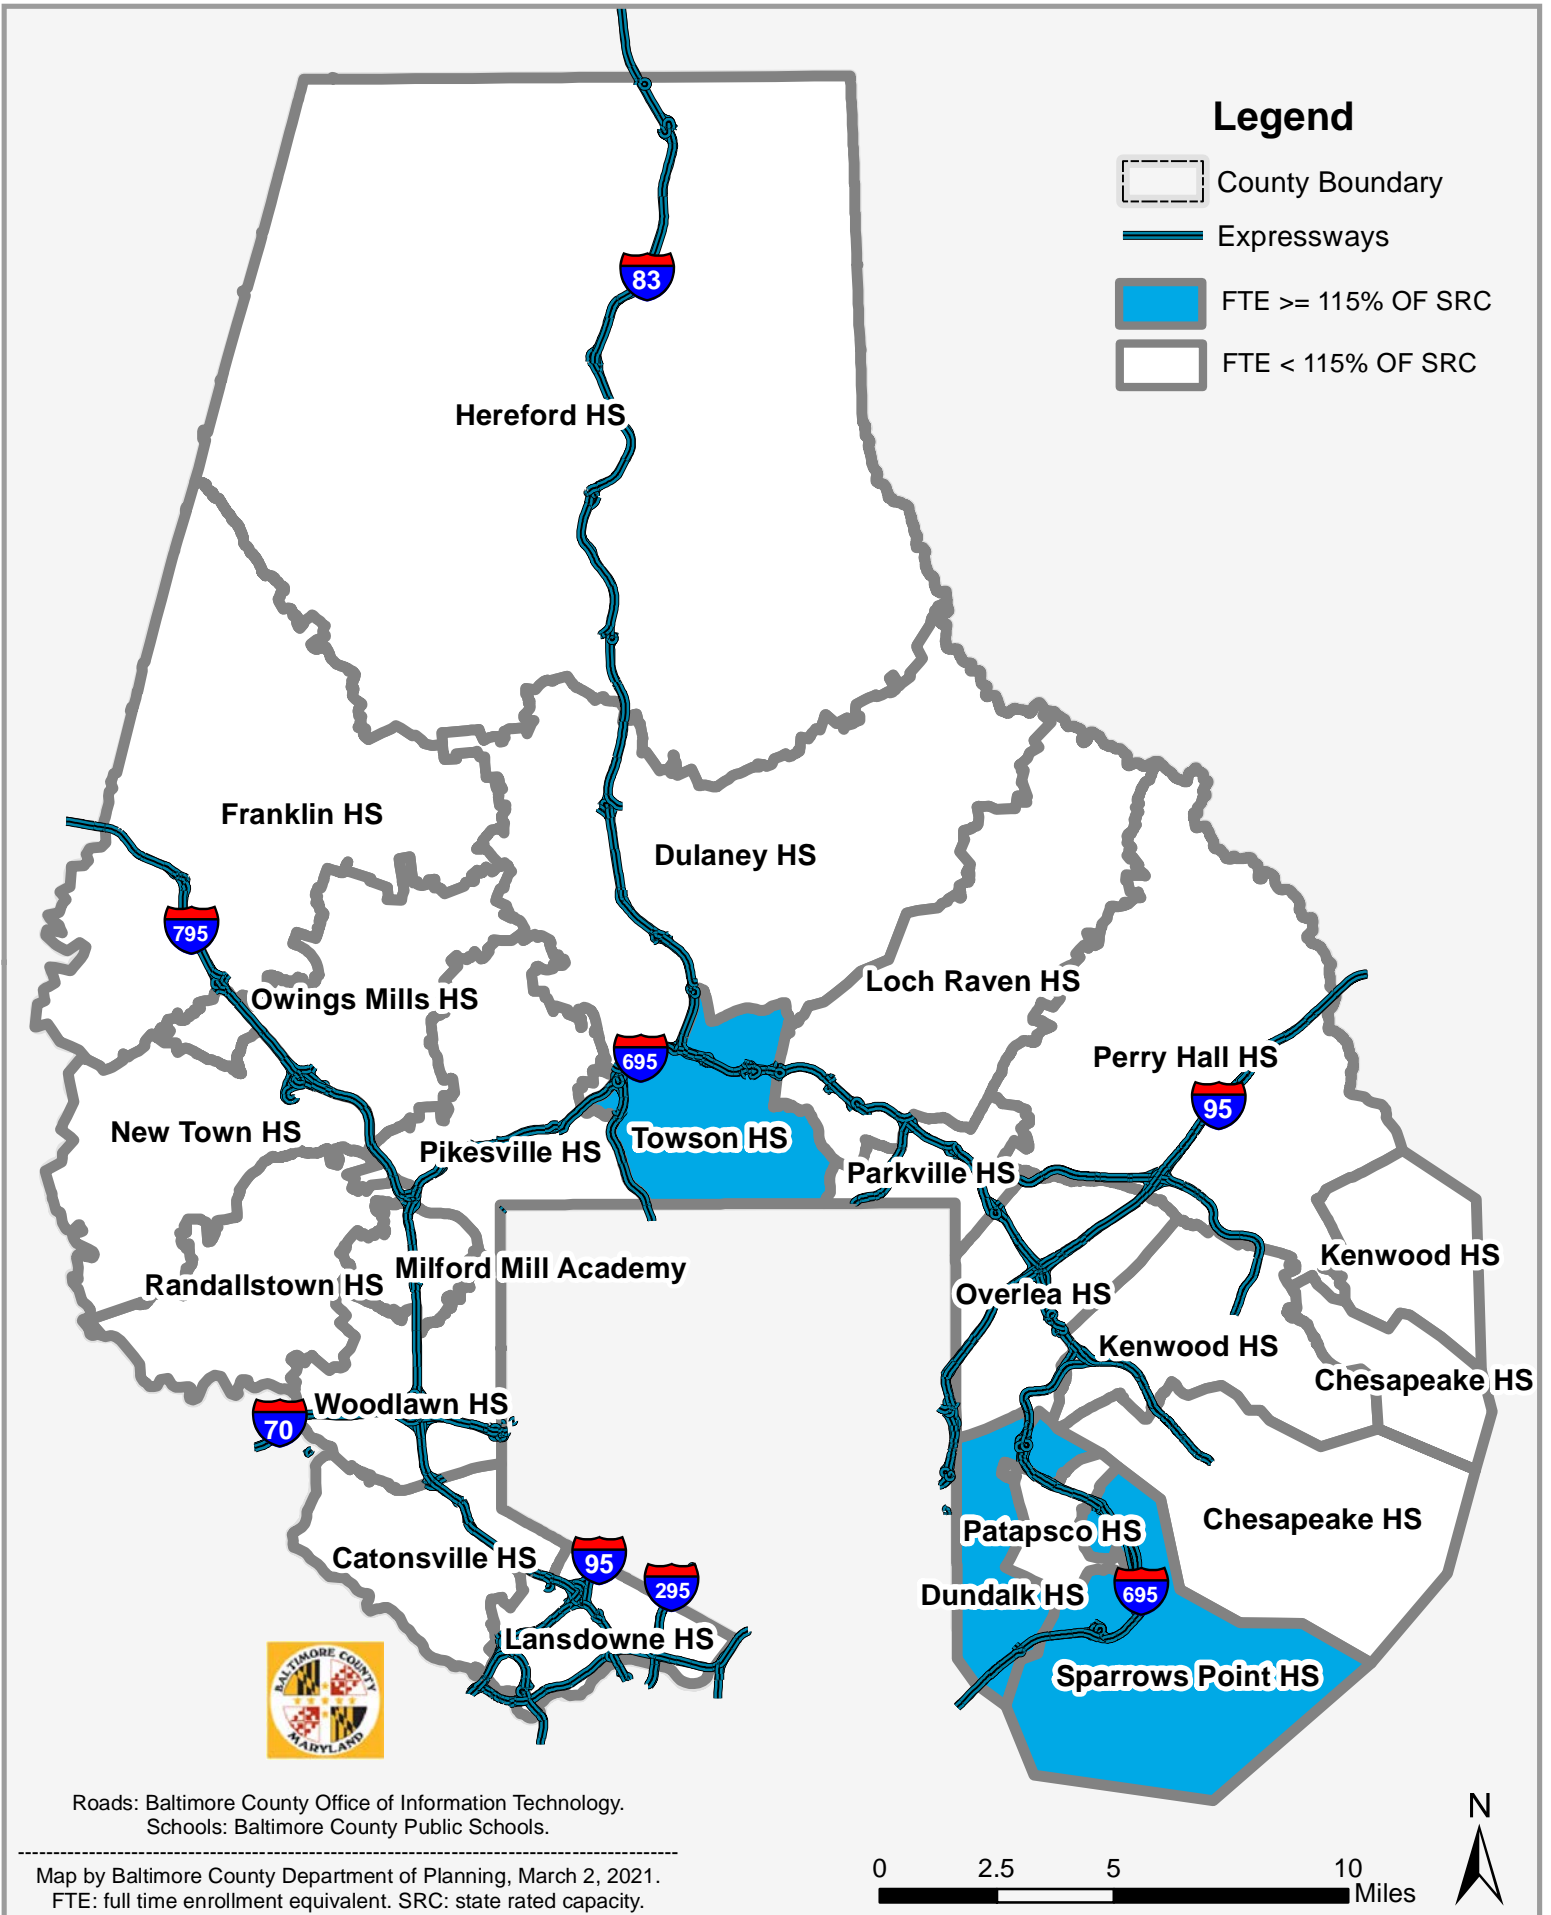

Baltimore County Adequate Public Facilities

High Schools, 2020 - 2021 School Year

Roads: Baltimore County Office of Information Technology.
 Schools: Baltimore County Public Schools.

Map by Baltimore County Department of Planning, March 2, 2021.
 FTE: full time enrollment equivalent. SRC: state rated capacity.