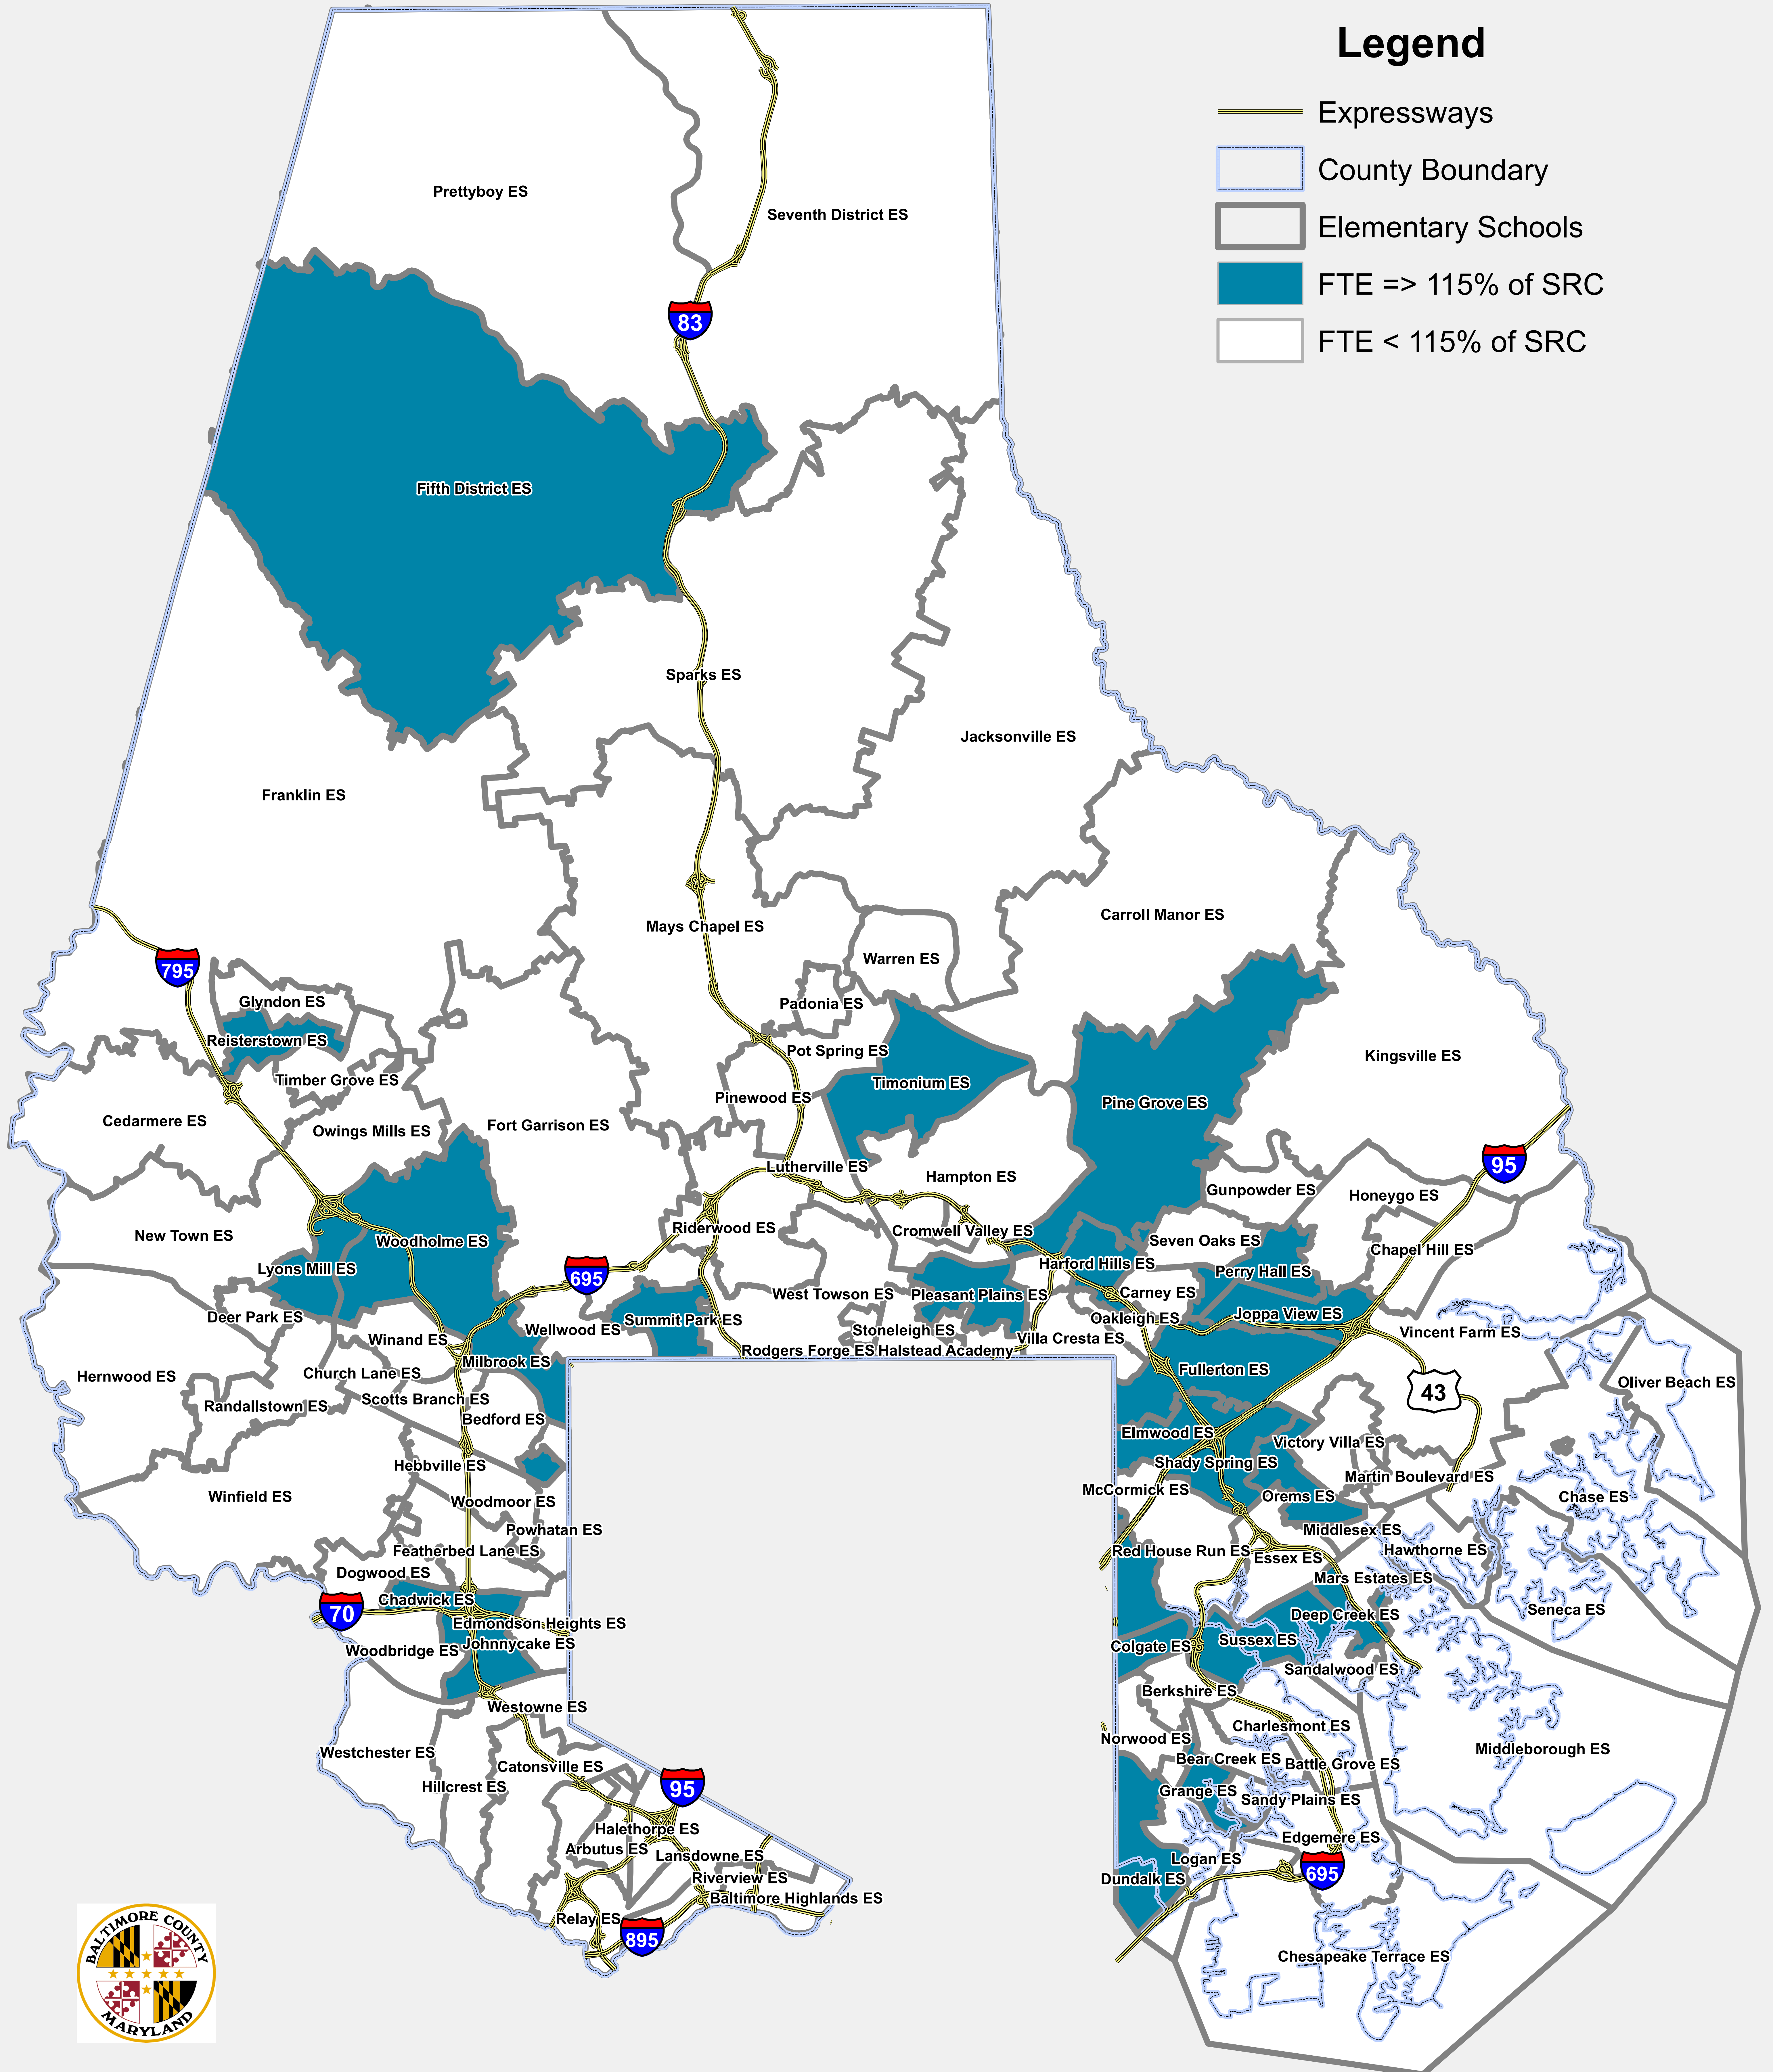

Baltimore County Adequate Public Facilities Elementary Schools, 2018-2019 School Year

Roads: Baltimore County Office of Information Technology
Schools: Baltimore County Public Schools

Baltimore County Department of Planning
May 2019

FTE: Full Time Equivalent Enrollment. SRC: State Rated Capacity.