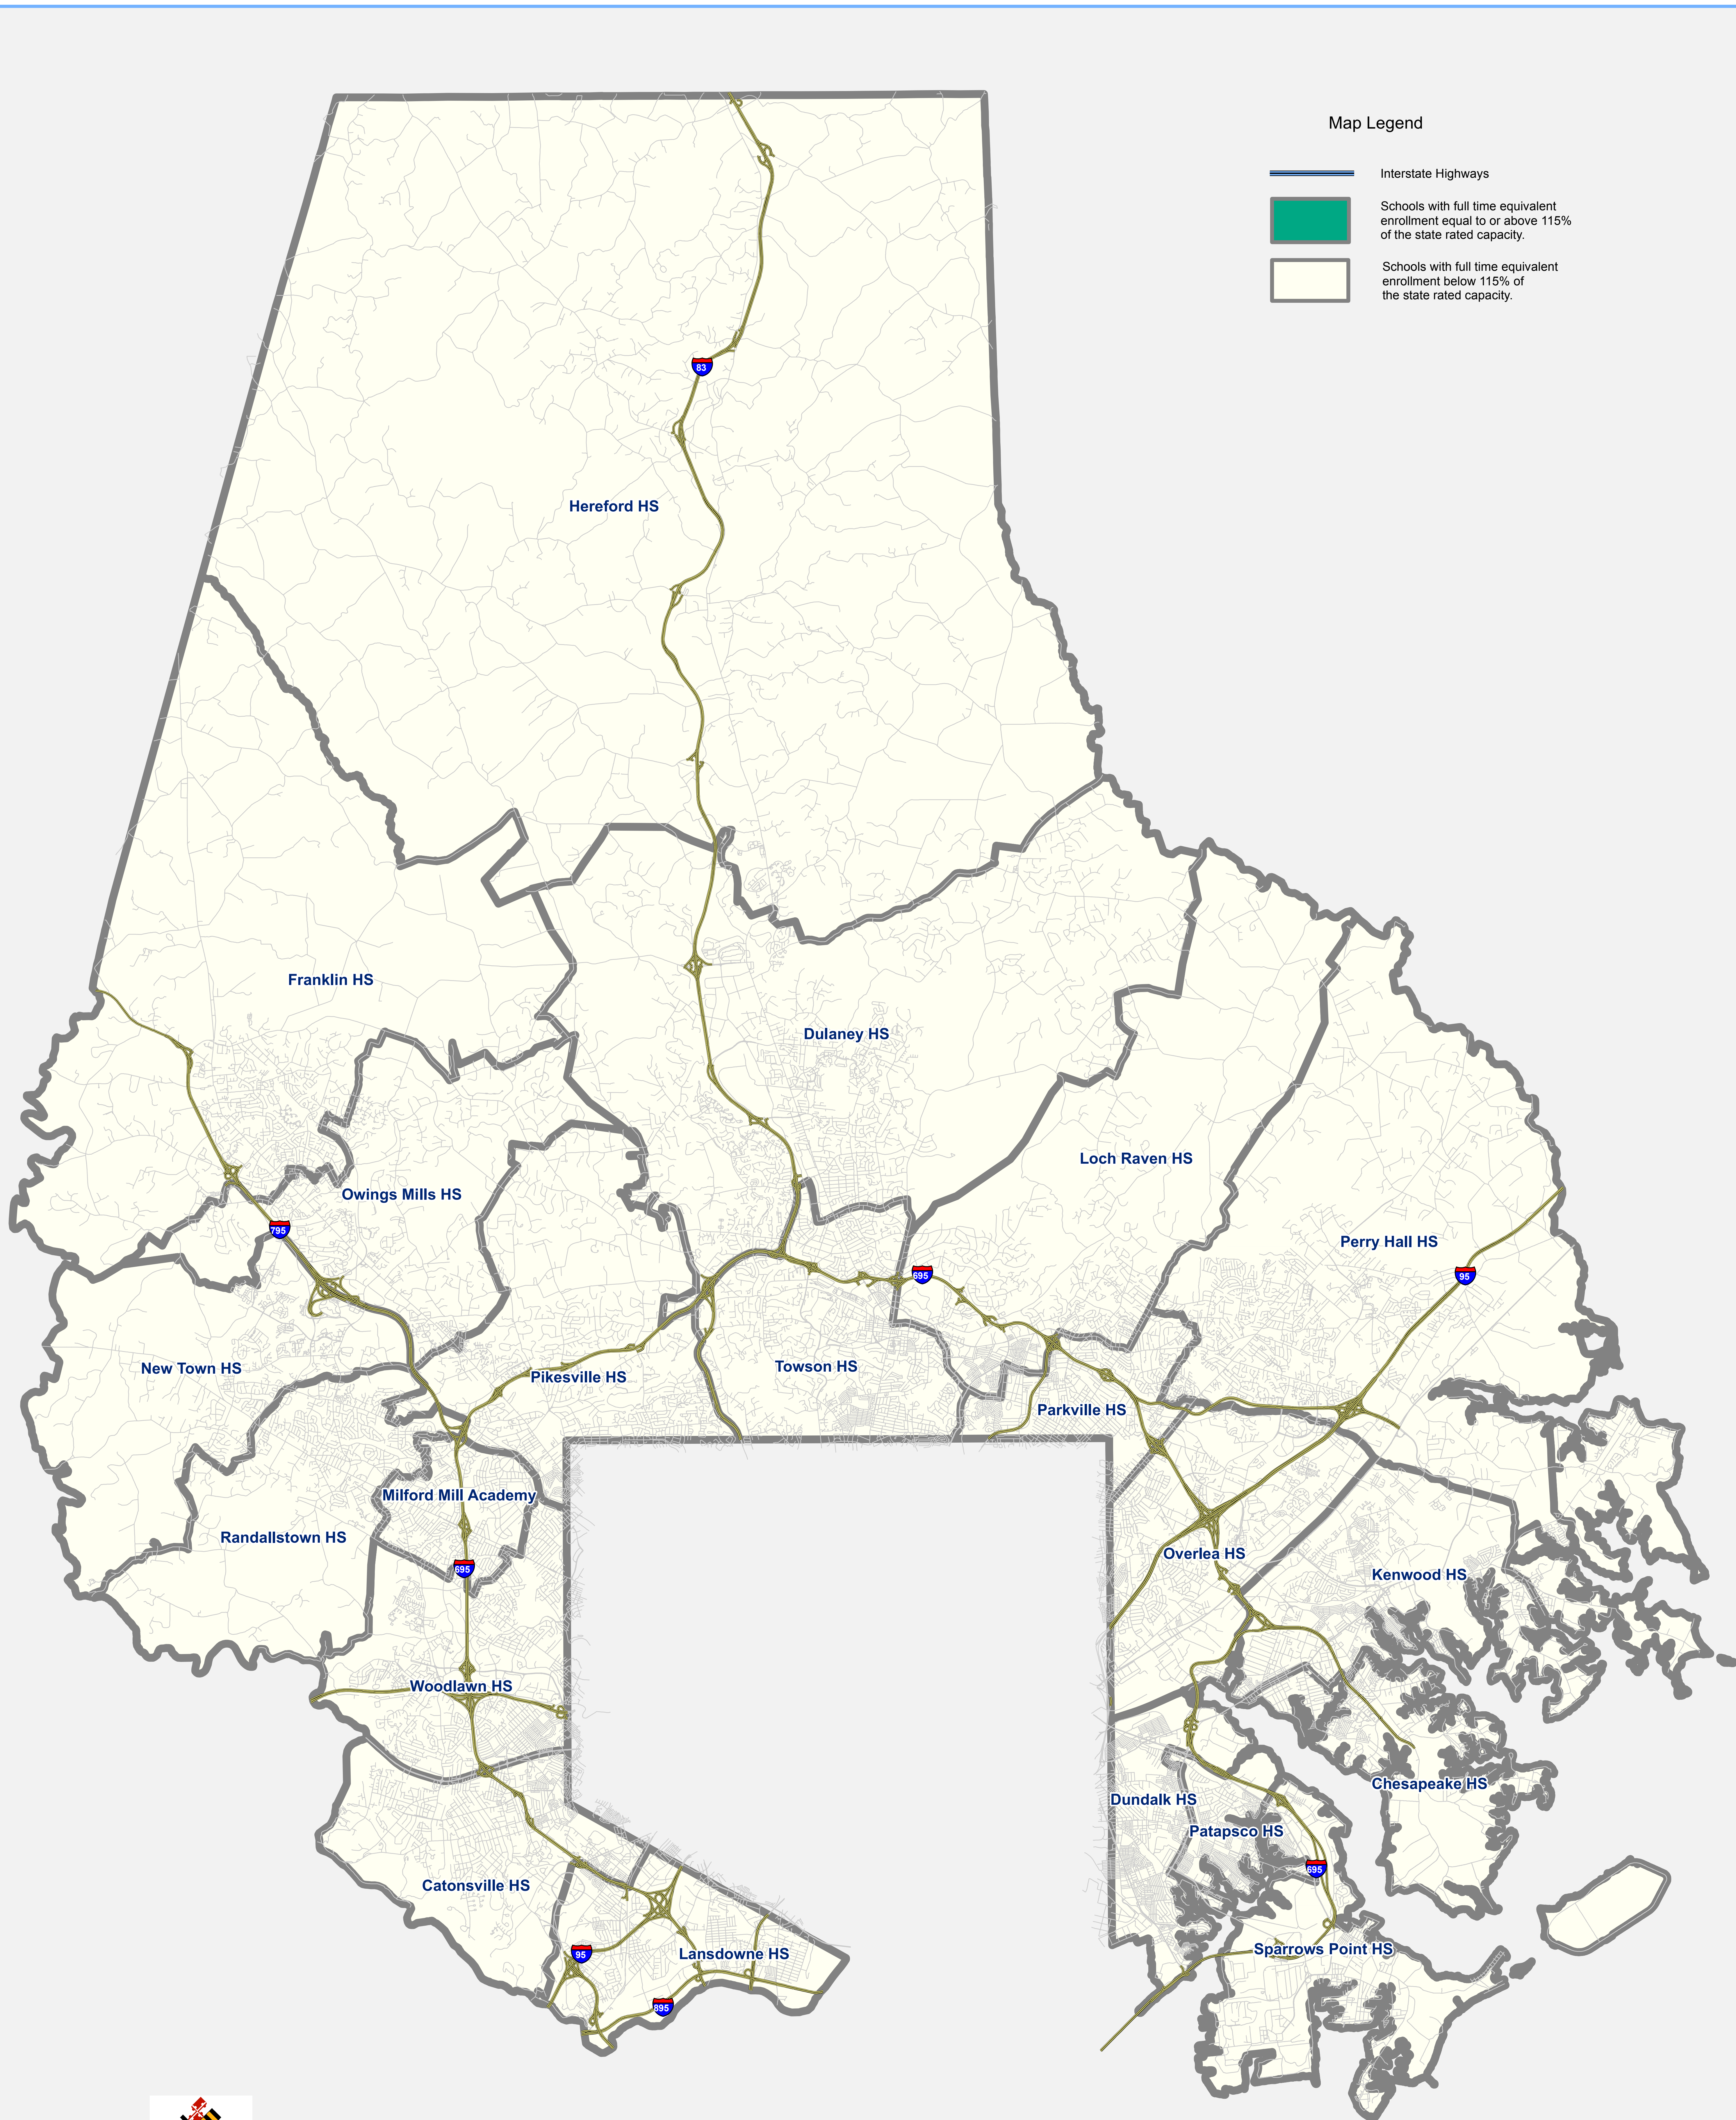

# Baltimore County Adequate Public Facilities High Schools

### Map Legend

-  Interstate Highways
-  Schools with full time equivalent enrollment equal to or above 115% of the state rated capacity.
-  Schools with full time equivalent enrollment below 115% of the state rated capacity.